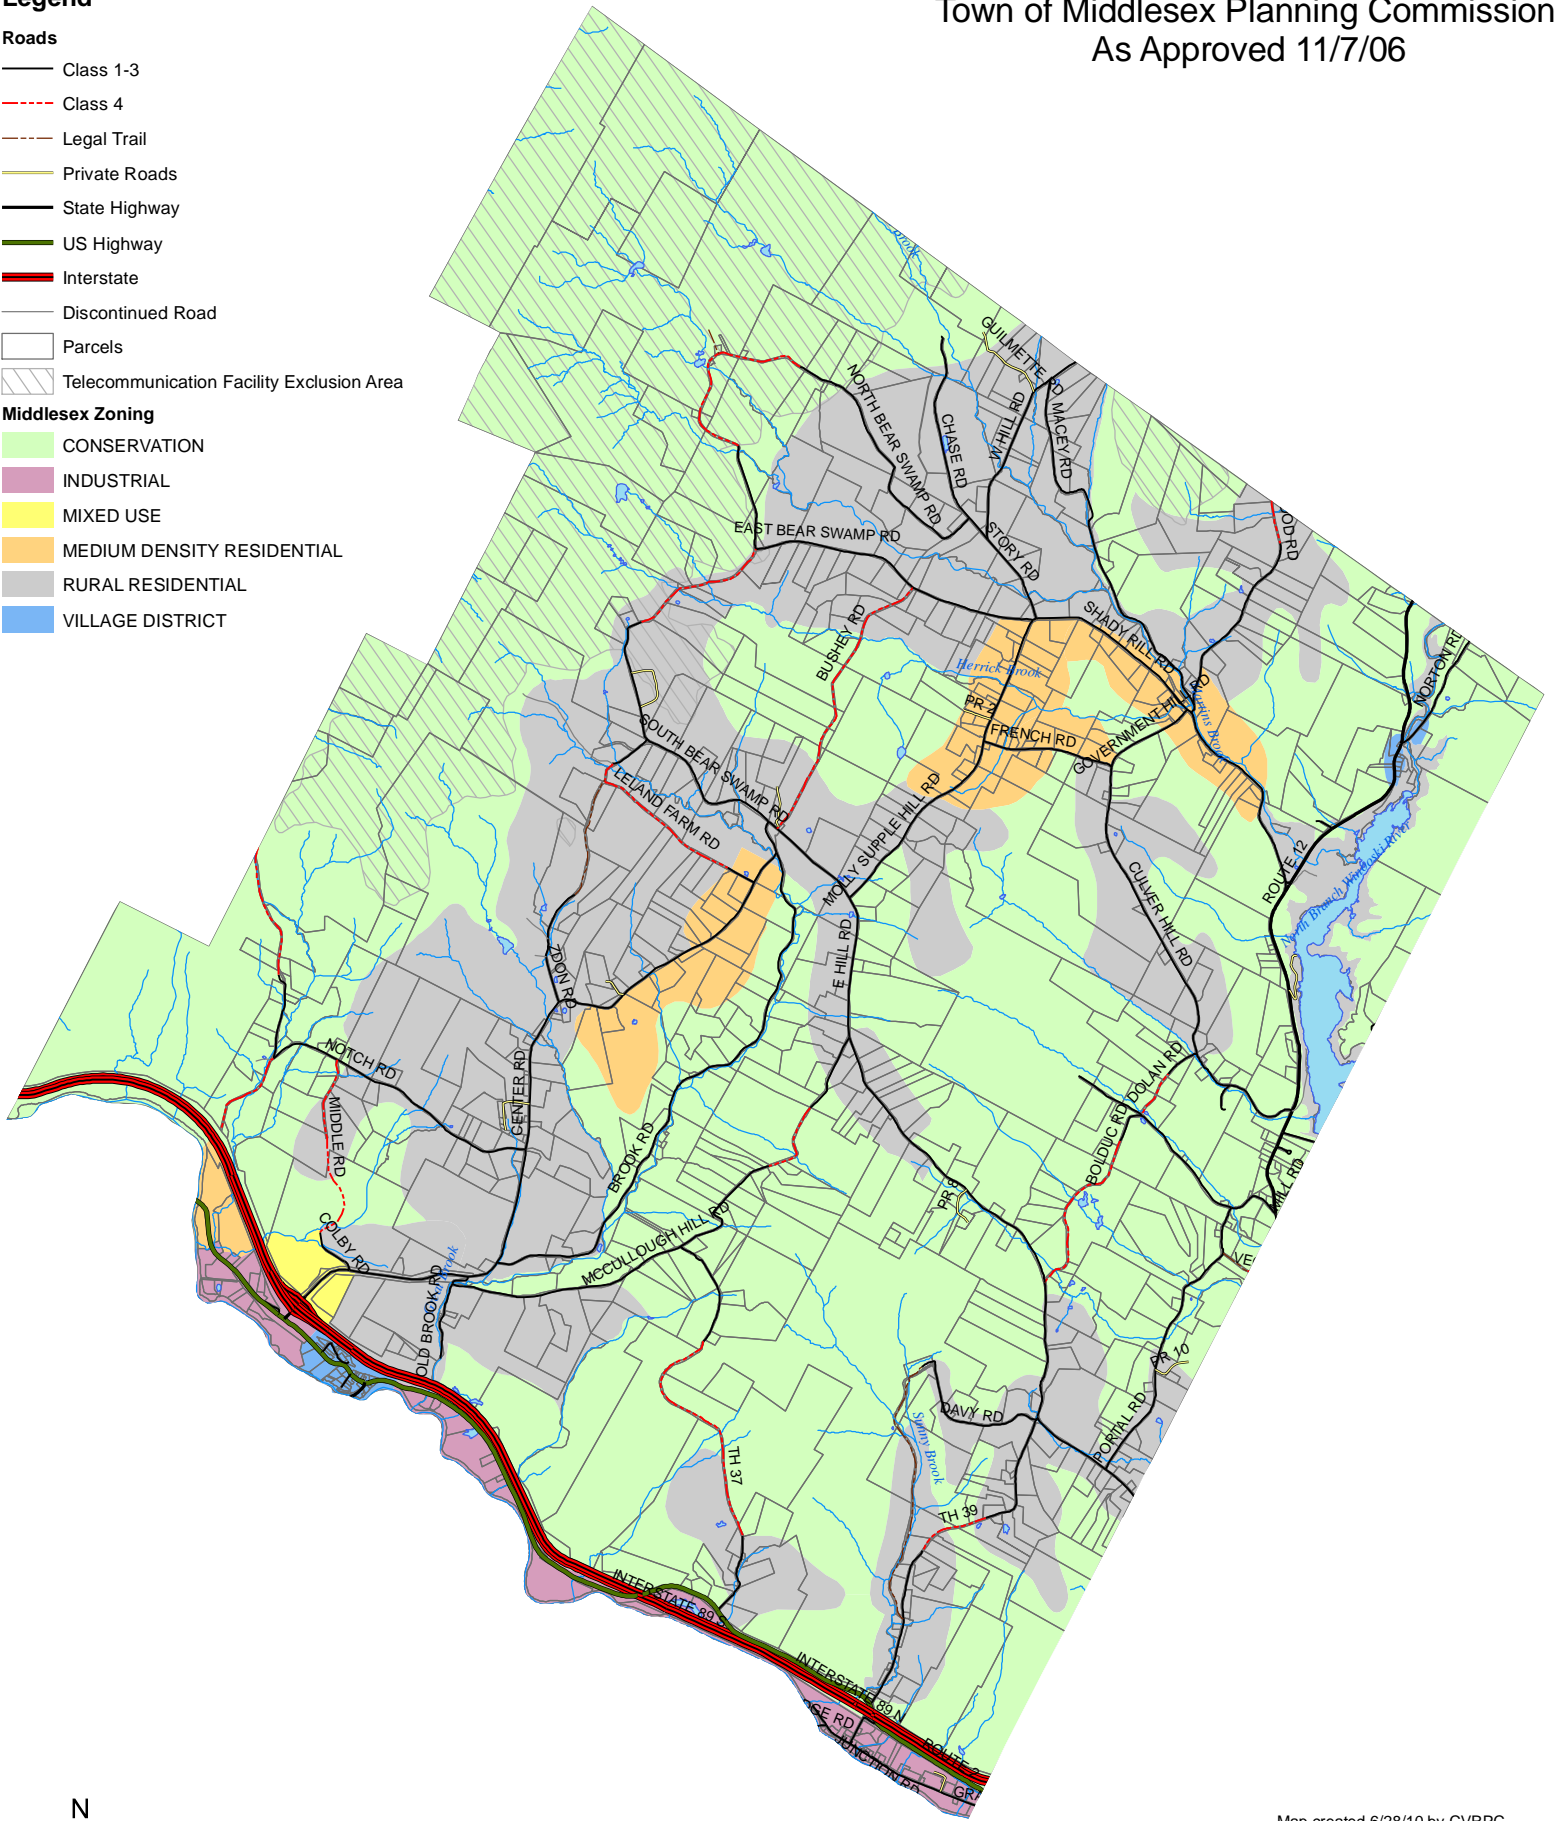

Legend

Roads

- Class 1-3
- - - Class 4
- · - · Legal Trail
- Private Roads
- State Highway
- US Highway
- Interstate
- Discontinued Road
- ▭ Parcels
- ▨ Telecommunication Facility Exclusion Area

Middlesex Zoning

- CONSERVATION
- INDUSTRIAL
- MIXED USE
- MEDIUM DENSITY RESIDENTIAL
- RURAL RESIDENTIAL
- VILLAGE DISTRICT

Map created 6/28/10 by CVRPC.
 N:\Towns\Middlesex\Projects 2010\
 Middlesex_Zoning_Roads_Map2010_8x11.mxd
 Data is only as accurate as the original sources.
 This map is for planning purposes only.
 This map may contain errors and omissions.